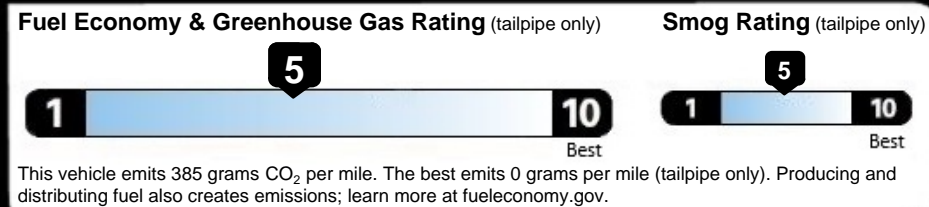

LIMITED WARRANTY/ROADSIDE ASSISTANCE

3 Years / 36,000 Miles Basic
5 Years / 60,000 Miles Powertrain
5 Years / Unlimited Mileage Rust Perforation
3 Years / 36,000 24/7 Roadside Assistance
See Owner Info Kit & Warranty for Details

OPTIONAL EQUIPMENT AND OTHER ITEMS

Manufacturer's Suggested Retail Price **$44,995.00**
Exterior Color: Crystal Black Silica
Full Tank of Gas **INCLD**
Option Package: 23 $4,090.00
Subaru 12.1" Multimedia System w/ Navigation
Power Moonroof
Surround View Monitor System
Black Nappa Leather-Trimmed Upholstery w/ Copper Stitch
Ventilated Front Seats
12-Way Power Driver's Seat w/ 4-Way Lumbar Support & Leg Extension
8-Way Power Front Passenger Seat
Black Power-Folding Heated Mirrors w/ Turn Signals
Outback Wilderness Package $1,103.00
Auto-Dimming Exterior Mirror
Auto-Dimming Mirror with Compass and HomeLink
Rear Seatback Protector
Rear Bumper Cover

EPA DOT Fuel Economy and Environment

Gasoline Vehicle

Fuel Economy

23 MPG Small SUVs range from 14 to 138 MPG. The best vehicle rates 146 MPGe.
21 city 27 highway
4.3 gallons per 100 miles

You spend $2,250 more in fuel costs over 5 years compared to the average new vehicle.

Annual fuel cost $2,150

Actual results will vary for many reasons, including driving conditions and how you drive and maintain your vehicle. The average new vehicle gets 29 MPG and costs $8,500 to fuel over 5 years. Cost estimates are based on 15,000 miles per year at $3.30 per gallon. MPGe is miles per gallon equivalent. Vehicle emissions are a significant cause of climate change and smog.

fueleconomy.gov

Calculate personalized estimates and compare vehicles

PARTS CONTENT INFORMATION

FOR VEHICLES IN THIS CARLINE: U.S./CANADIAN PARTS CONTENT: 0% MAJOR SOURCES OF FOREIGN PARTS CONTENT: JAPAN: 85%

FOR THIS VEHICLE: FINAL ASSEMBLY POINT: OTA, GUNMA, JAPAN COUNTRY OF ORIGIN: ENGINE: JAPAN TRANSMISSION: JAPAN

Note: Parts content does not include final assembly, distribution, or other non-parts costs.

Privacy Notice
www.subaru.com/company/privacy.html

Destination and Delivery $1,450.00
Total Suggested Retail Price $51,638.00

THIS LABEL HAS BEEN APPLIED PURSUANT TO FEDERAL LAW, DO NOT REMOVE OR ALTER PRIOR TO THE DELIVERY TO THE ULTIMATE PURCHASER.